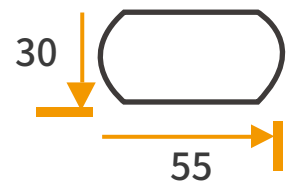

## **Red Green Traffic Signal Light**

[www.yiyitraffic.com](http://www.yiyitraffic.com)  
[industrial@nbstkg.com](mailto:industrial@nbstkg.com)

<b>Product Name:</b>	Road Guardrail	<b>Product material:</b>	hot-dip galvanized pipe
<b>Product process:</b>	Electrostatic spraying	<b>Product color:</b>	White
<b>Product size:</b>	Customized according to customer requirements for installation		
<b>Product Usage:</b>	Suitable for road separation in municipal engineering, roads, factories and other places		

Upright

Vertical bar

Top rail

Bottom rail