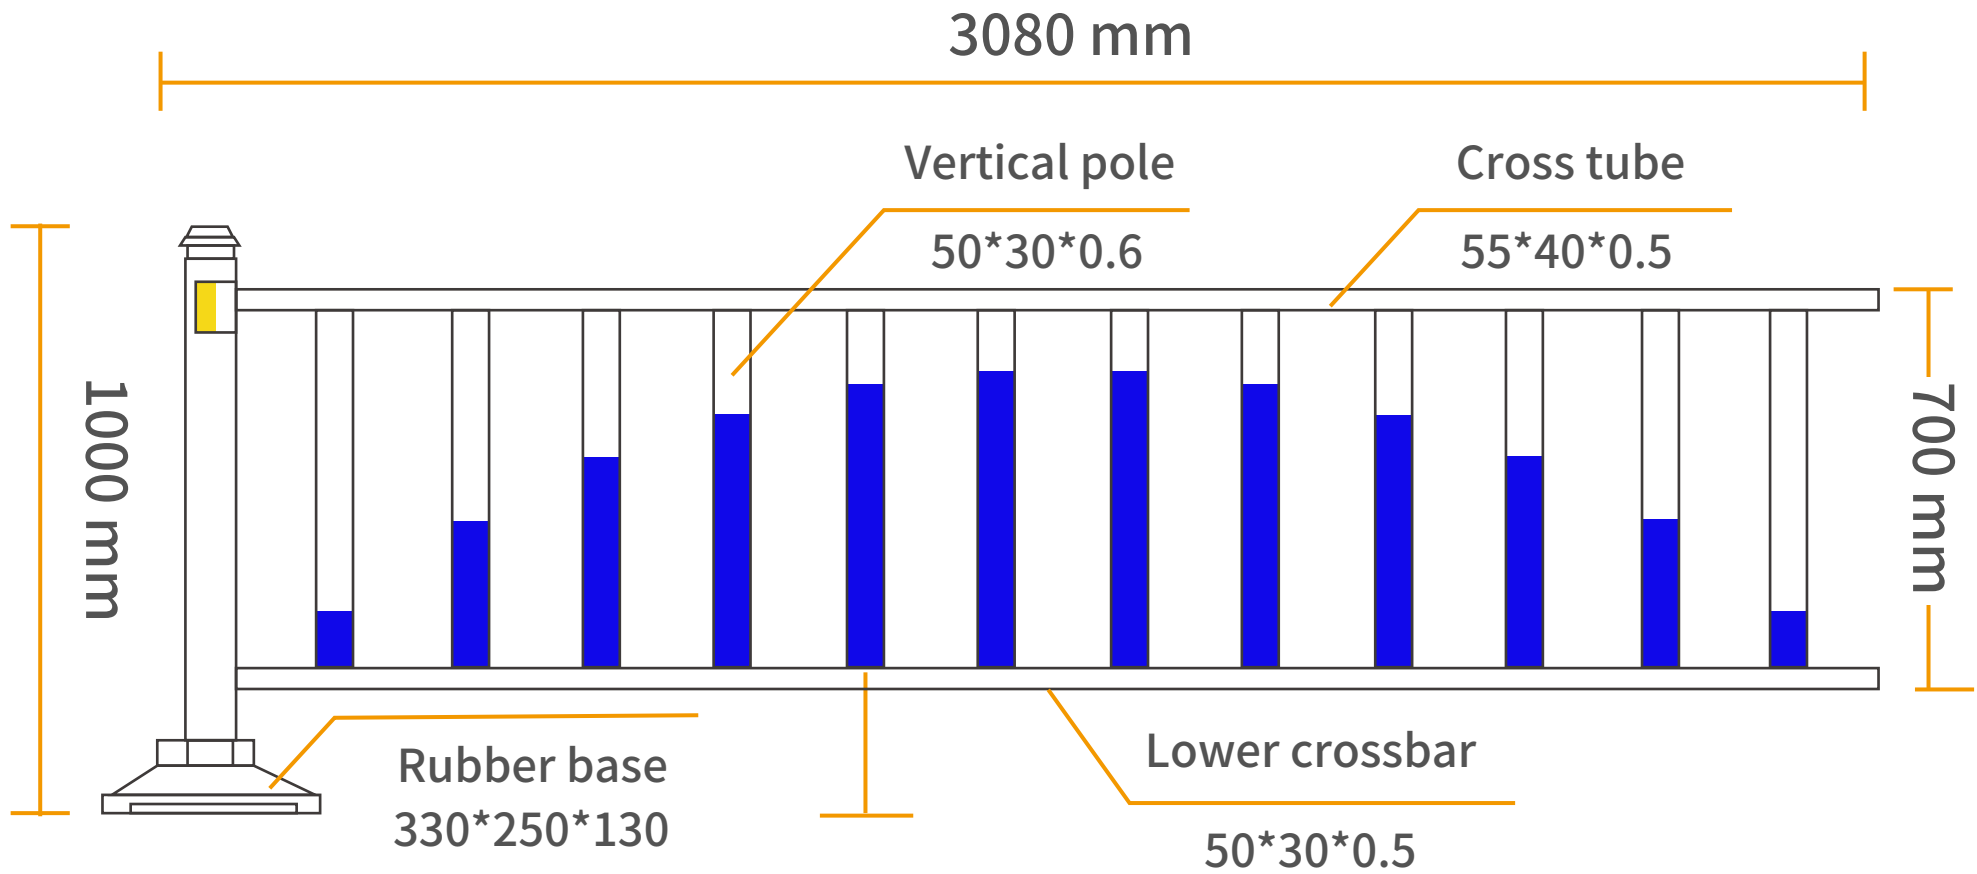

## **Red Green Traffic Signal Light**

[www.yiyitraffic.com](http://www.yiyitraffic.com)  
[industrial@nbstkg.com](mailto:industrial@nbstkg.com)

<b>Product Name:</b>	Road Guardrail	<b>Product material:</b>	hot-dip galvanized pipe
<b>Product process:</b>	Electrostatic spraying	<b>Product color:</b>	White
<b>Product size:</b>	Customized according to customer requirements for installation		
<b>Product Usage:</b>	Suitable for road separation in municipal engineering, roads, factories and other places		

Upright

Vertical bar

Top rail

Bottom rail