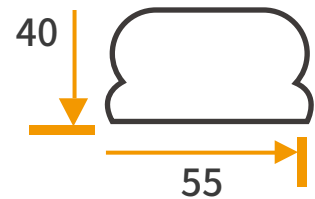

## **Red Green Traffic Signal Light**

[www.yiyitraffic.com](http://www.yiyitraffic.com)  
[industrial@nbstkg.com](mailto:industrial@nbstkg.com)

<b>Product Name:</b>	Road Guardrail	<b>Product material:</b>	hot-dip galvanized pipe
<b>Product process:</b>	Electrostatic spraying	<b>Product color:</b>	White
<b>Product size:</b>	Customized according to customer requirements for installation		
<b>Product Usage:</b>	Suitable for road separation in municipal engineering, roads, factories and other places		

Upright

Vertical bar

Top rail

Bottom rail