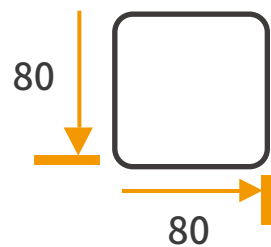

## **Red Green Traffic Signal Light**

[www.yiyitraffic.com](http://www.yiyitraffic.com)  
[industrial@nbstkg.com](mailto:industrial@nbstkg.com)

<b>Product Name:</b>	Road Guardrail	<b>Product material:</b>	hot-dip galvanized pipe
<b>Product process:</b>	Electrostatic spraying	<b>Product color:</b>	White
<b>Product size:</b>	Customized according to customer requirements for installation		
<b>Product Usage:</b>	Suitable for road separation in municipal engineering, roads, factories and other places		

Upright

Vertical bar

Top rail

Bottom rail