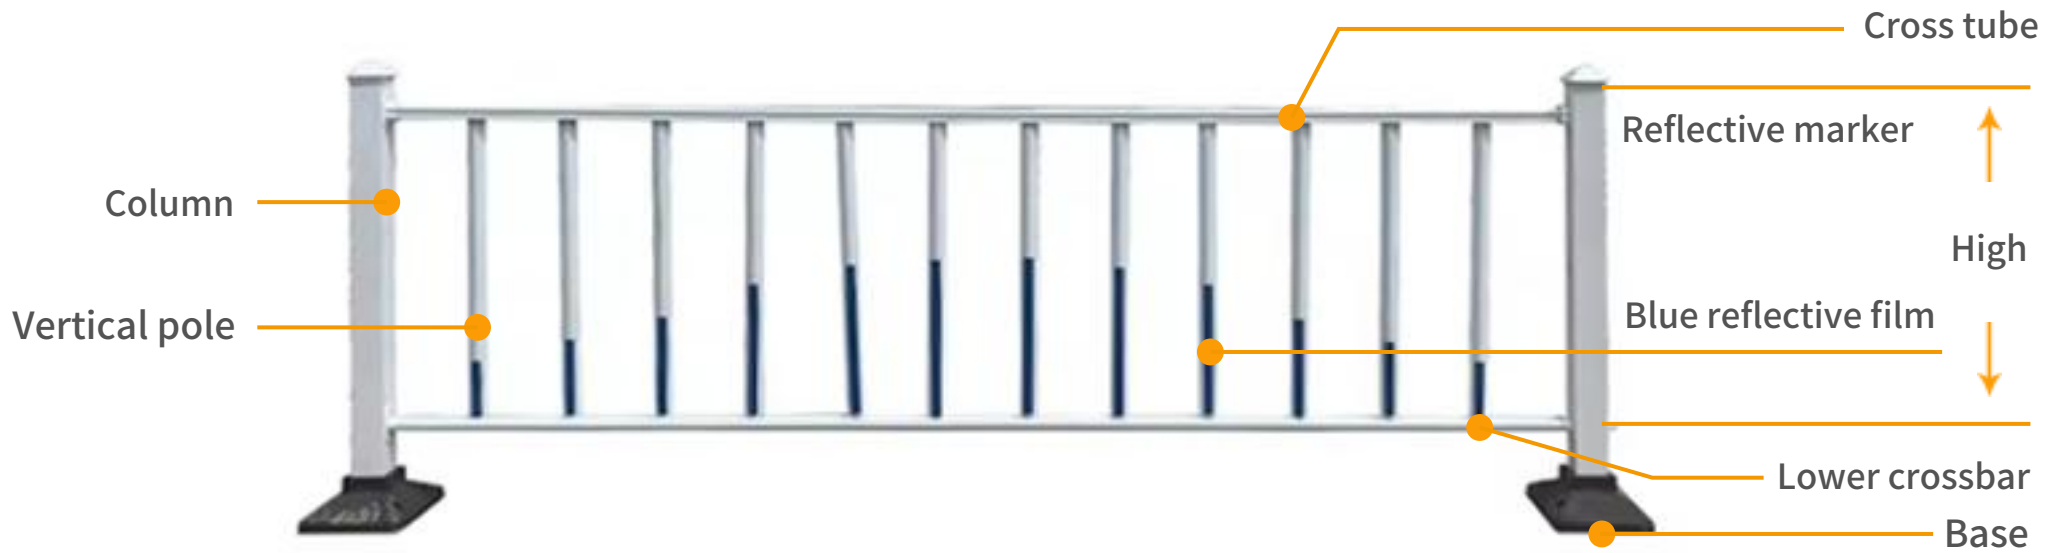

## **Red Green Traffic Signal Light**

[www.yiyitraffic.com](http://www.yiyitraffic.com)  
[industrial@nbstkg.com](mailto:industrial@nbstkg.com)

<b>Product Name:</b>	Road Guardrail	<b>Product material:</b>	hot-dip galvanized pipe
<b>Product process:</b>	Electrostatic spraying	<b>Product color:</b>	White
<b>Product size:</b>	Customized according to customer requirements for installation		
<b>Product Usage:</b>	Suitable for road separation in municipal engineering, roads, factories and other places		

Upright

Vertical bar

Top rail

Bottom rail

# Installation of Real Scenes